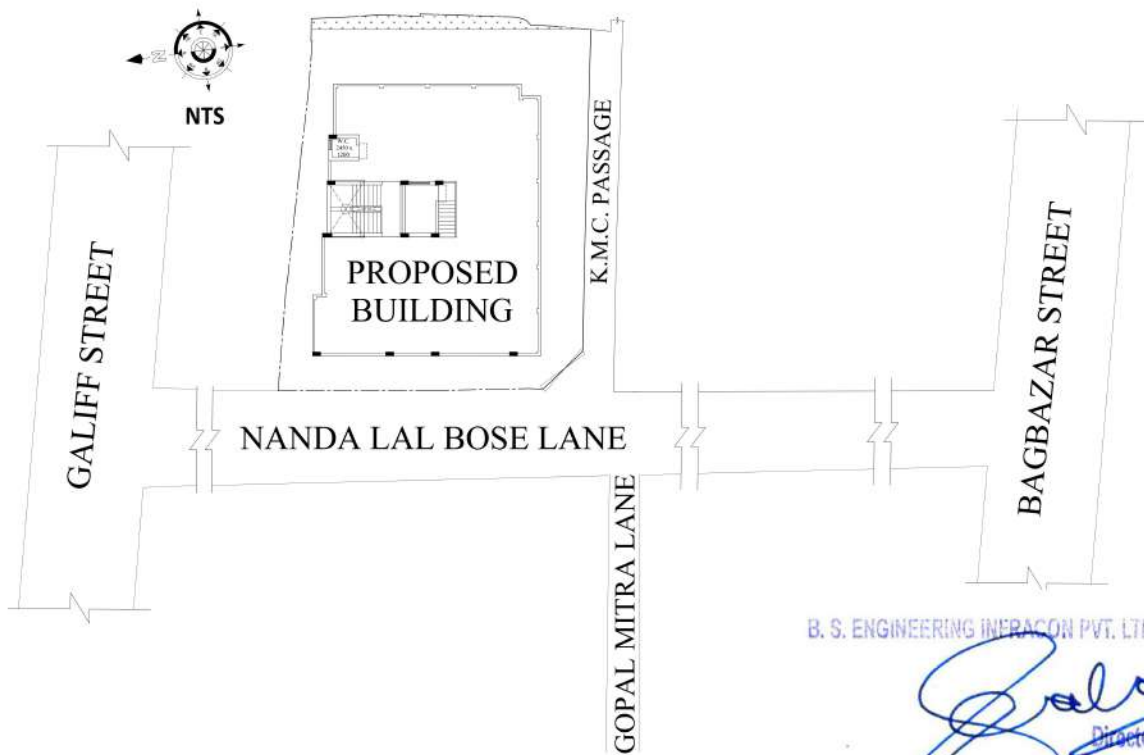

PREMISES NO.- 28, NANDA LAL BOSE LANE, KOLKATA - 700 004,
P.S.+ P.O.- SHYAMPUKUR, UNDER KMC WARD NO. 007, BR. - I.

KEY PLAN

LOCATION MAP FOR B S APARTMENT. LATITUDE = 22.606131682574553, LONGITUDE = 88.37050249309425.